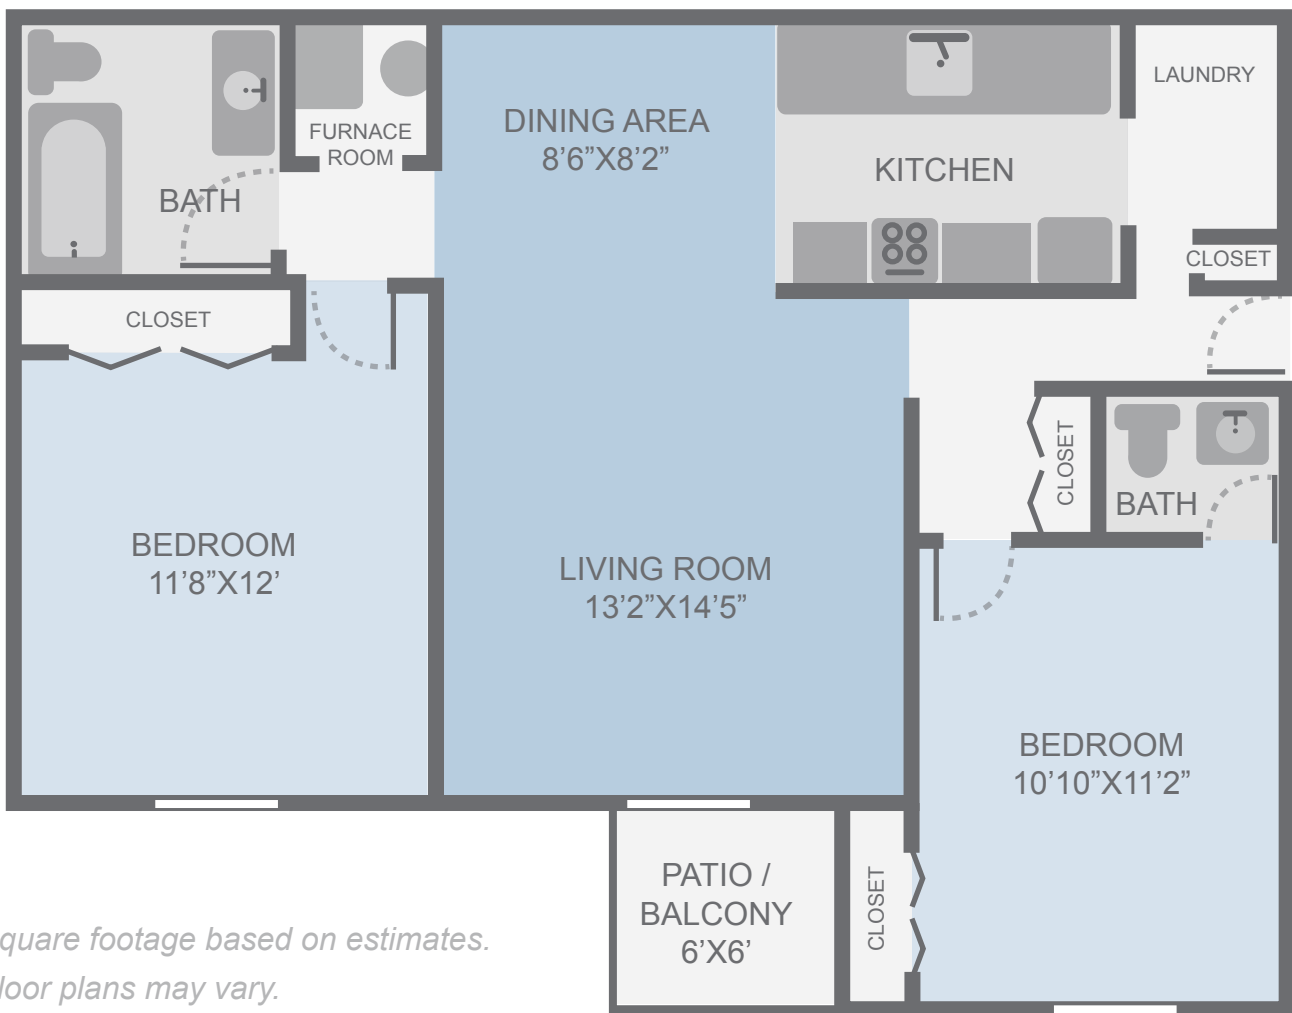

SANDUSKY SQUARE

1306 W Sandusky St
Findlay, OH 45840

TWO BEDROOM APARTMENT

980 square feet

*Square footage based on estimates.
Floor plans may vary.*

DULING • WARNOCK
RESIDENTIAL

QUESTIONS? Call us at 419-427-1348 or visit us online at www.duling-warnock.com