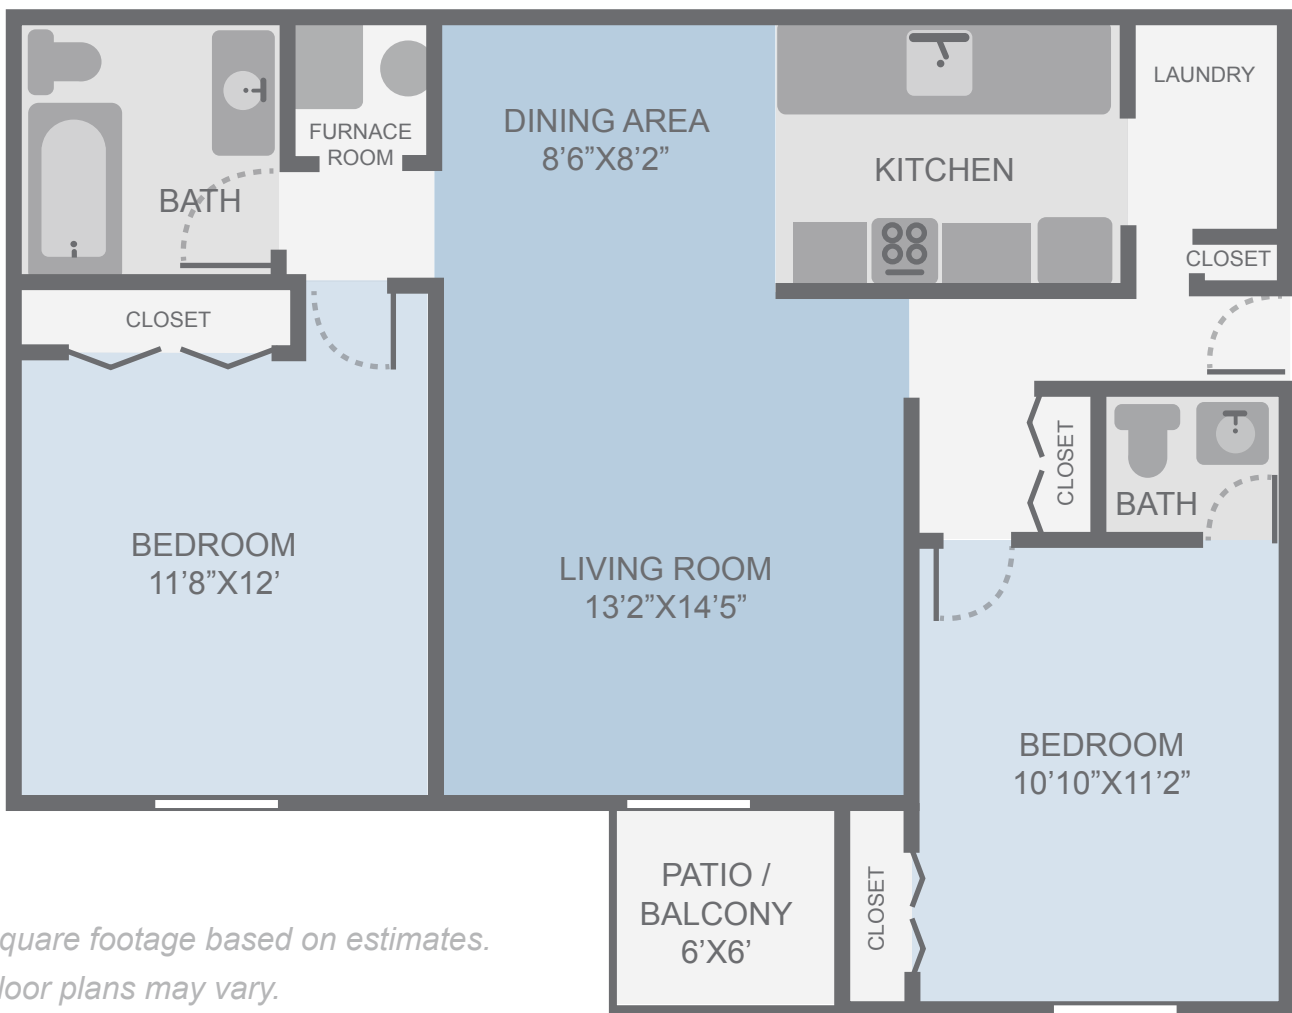

THE CHARLESTON

2311 Massillon St
Findlay, OH 45840

TWO BEDROOM APARTMENT

980 square feet

*Square footage based on estimates.
Floor plans may vary.*

DULING • WARNOCK
RESIDENTIAL

QUESTIONS? Call us at 419-427-2830 or visit us online at www.duling-warnock.com